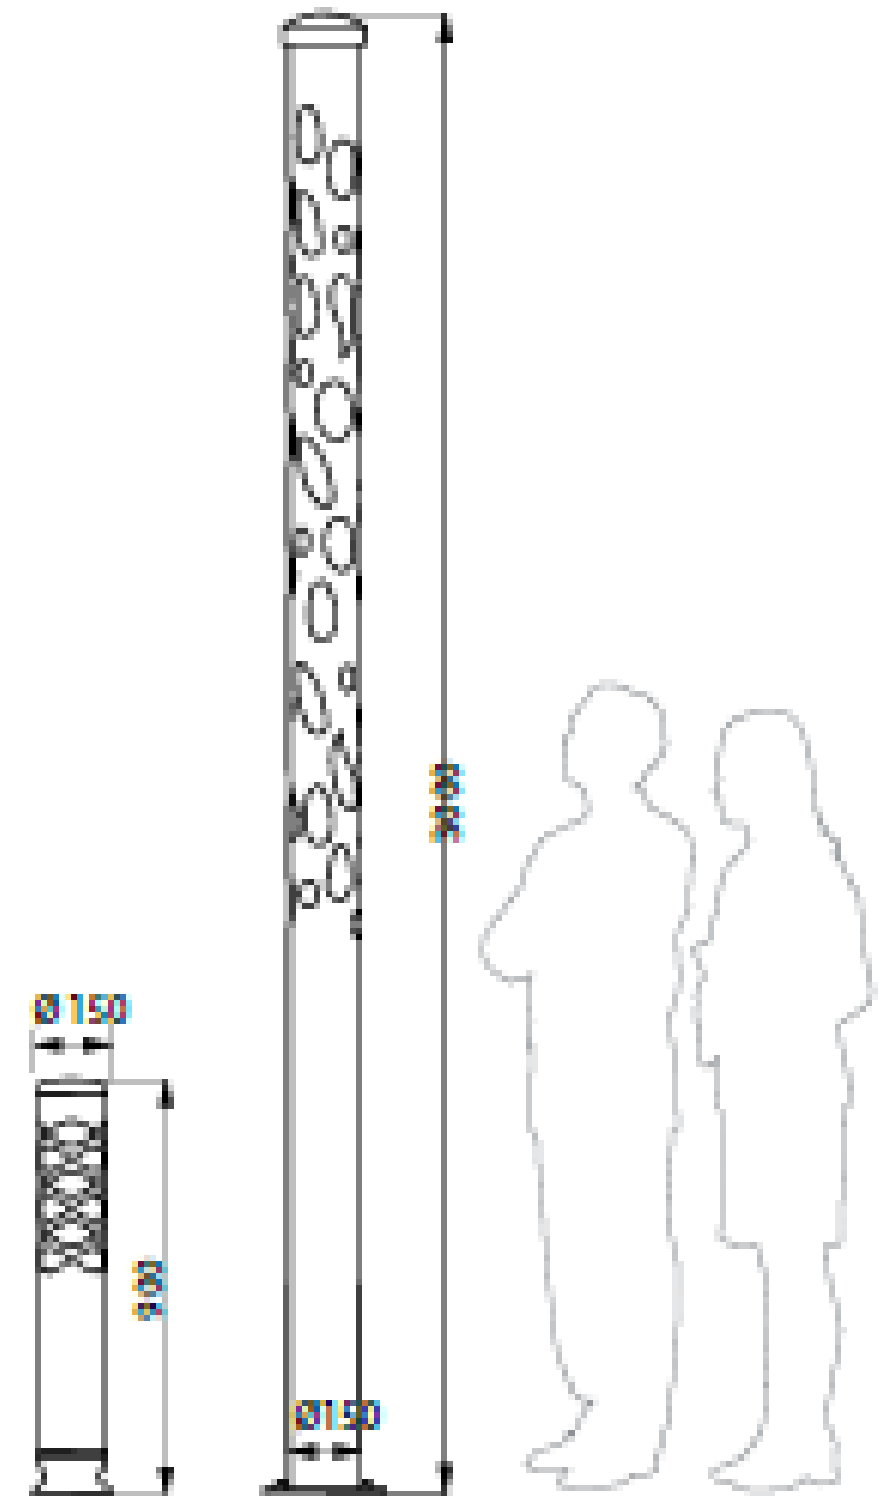

RENPOLE 057

ALL COLORS

230 V.
50 Hz.

IP 55

LED MODULE
20W/45W

E27 LED

G12 HQI-T
150W

E27 SON-T
70W

E27 HQL
160W